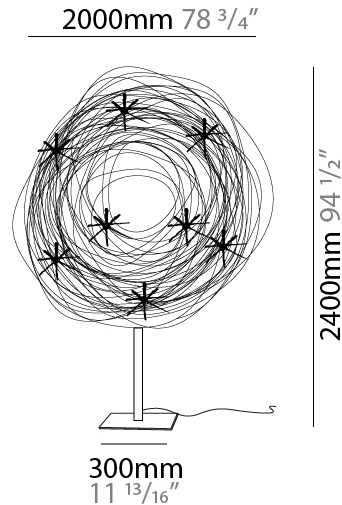

PROJECT
TYPE
SPECIFIER
QUANTITY
DATE

CONFUSIONE PORTABLE

D134049

base number

1. To build a product code in our configurator select the specify button on the base model # product page
2. To build a manual product code on this datasheet choose from the options listed below in blue font and add the suffix to the base model #

GENERAL

Series: Confusione
Partner: Knikerboker
Division: Design
Installation: Portable
Product Type: Floor
Mounting Location: Floor

PHYSICAL

Shape: Curves
Length (mm): 2000
Length (in): 78 3/4
Width (mm): 300
Width (in): 11 13/16
Height (mm): 2400
Height (in): 94 1/2
Fixture Finish: ANA
Fixture Material: Anodized Aluminum
Upon Request: Bolt Down

ELECTRICAL

Number of Lamps: 50
Lamp Type: LED
Input Wattage (W): 60
Bulb Included: Bulb Included
Total Output Wattage (W): 50
Max. Wattage Per Lamp (W): 1
Lamp Base: G4
Dimming: Non-Dimmable
Driver Included: Yes
Driver Location: Integrated
Driver Type: Constant Voltage - Universal
Driver Class: Class 2
Input Voltage (V): 120 - 277
Output Voltage (V): 12
Lamp Voltage (V): 12
Upon Request: Integral Non-dimming 277Vac

LED

Color Temperature (°K): 3000
Max. Delivered Lumen (lm): 4000
CRI: >80 CRI

OPTICAL

RATINGS AND CERTIFICATIONS

Certified By: Certified for North American Standards
IP rating: IP20