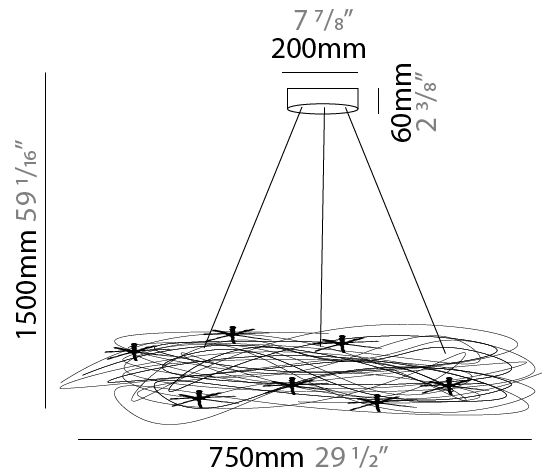

CONFUSIONE SUSPENSION

D131000

base number

1. To build a product code in our configurator select the specify button on the base model # product page
2. To build a manual product code on this datasheet choose from the options listed below in blue font and add the suffix to the base model #

GENERAL

Series: Confusione
Partner: Knikerboker
Division: Design
Installation: Suspension
Product Type: Pendant
Mounting Location: Ceiling
Light Distribution: Direct / Indirect

PHYSICAL

Shape: Curves
Diameter (mm): 750
Diameter (in): 29 1/2
Height (mm): 1500
Height (in): 59 1/16
Max. Overall Height (mm): 1500
Max. Overall Height (in): 59 1/16
Fixture Finish: ANA
Fixture Material: Anodized Aluminum
Cable Details: 3 Steel Cable 2000mm

ELECTRICAL

Number of Lamps: 10
Lamp Type: LED
Bulb Included: Bulb Included
Total Output Wattage (W): 10
Max. Wattage Per Lamp (W): 1
Lamp Base: G4
Dimming: Non-Dimmable
Driver Included: Yes
Driver Location: Integrated
Driver Type: Constant Voltage - 120Vac
Driver Class: Class 2
Input Voltage (V): 120 - 277
Output Voltage (V): 12
Lamp Voltage (V): 12
Upon Request: (Not included - see components) Remote: 0-10Vdc dimming / Phase dimming @120Vac only / 277Vac

LED

Number of LEDs: 10
Color Temperature (°K): 3000
Max. Delivered Lumen (lm): 800
CRI: >80 CRI

OPTICAL

RATINGS AND CERTIFICATIONS

Certified By: Certified for North American Standards
IP rating: IP20